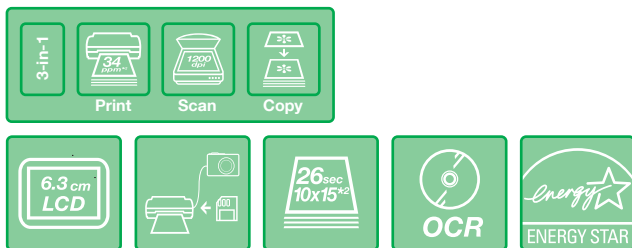

EPSON STYLUS SX410 SERIES

EPSON STYLUS **SX410 SERIES**

This all-in-one has a large 6.3 cm LCD viewer and memory card slots to make PC-free photo printing quick and easy. It's cost-effective too, because with individual ink cartridges you only replace the colour used.

Handle all your document and photo printing, scanning and copying with the compact Epson Stylus SX410 Series. Print long-lasting, lab-quality photos from your computer or view, select and print photos straight from your memory card via the 6.3 cm LCD viewer.

Epson DURABrite Ultra Ink gives you high-quality documents and lab-quality photos that resist water, fading and even highlighter pens. Easy to use software will even enhance your images, remove red-eye and bring scans of old photos back to life so you get the best results every time.

- A stylish, compact all-in-one for documents and photos
- View and print photos from your memory card using the large 6.3 cm LCD viewer
- Save money with individual inks – only replace the colour used
- Epson DURABrite Ultra Ink for high-quality documents and lab-quality photos
- Direct printing from PictBridge compatible digital cameras
- Remove red-eye and enhance your images with Epson Easy Photo Print
- Restore colour in scans of old photos with Epson Easy Photo Fix™
- Make quick copies and print photos without using a PC