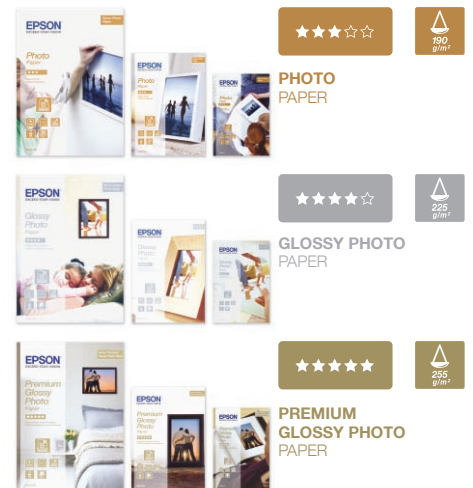

* Warranty offers are not available for all countries. Please contact your local Epson representative.

*1 Recommended ink cartridges. For full cartridge compatibility refer to the user documentation or visit www.epson-europe.com

*2 For more information, please visit www.epson-europe.com

*3 Adaptor required (not supplied in box)

*4 USB cable required for PC/Mac use (not supplied in box)

*5 Otherwise 3 mm top, left, right, bottom

For further information please contact your local Epson office or visit www.epson-europe.com

Trademarks and registered trademarks are the property of Seiko Epson Corporation or their respective owners.
Product information is subject to change without prior notice.

EPSON STYLUS SX410 SERIES

WHAT'S IN THE BOX

- Epson Stylus SX410 Series printer
- 4 individual ink cartridges
- Software CD
- Basic operations guide
- 'Start Here' guide
- Control panel icon sticker
- Warranty document
- Power cable

RECOMMENDED PAPER

Epson's Micro Piezo™ inkjet technology gives great results on a wide range of paper types, giving you the flexibility to print whatever you want. And Epson produces a range of paper to help you do this, from A4 inkjet paper through to glossy photo paper in a variety of sizes.

FOR THE BEST RESULTS ALWAYS USE GENUINE EPSON INK AND PAPER.